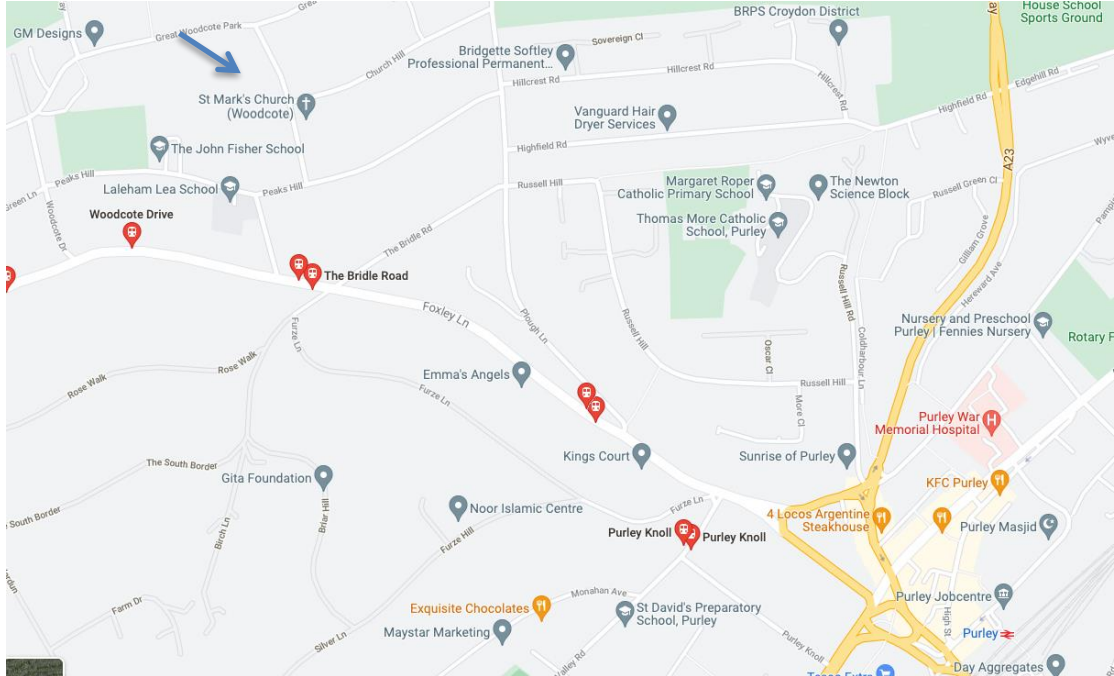

Contact St Marks Office for further information on:

Tel: 0208 763 9991

E-Mail: placetobestmarks@gmail.com

Website: stmarkswoodcote.org.uk

Directions

“A Place to be Café” is located in St Marks Church Hall,
Church Road, Purley, CR8 3QQ

Bus from Purley Station direction – 127 get off at Woodcote Drive stop (then it's a 5 minute walk, slight incline)

Bus from Wallington Direction – 127 get off at Woodcote Drive Stop (then it's a 5 minute walk, slight incline)

St Marks Church has a Car Park and plenty of roadside parking.